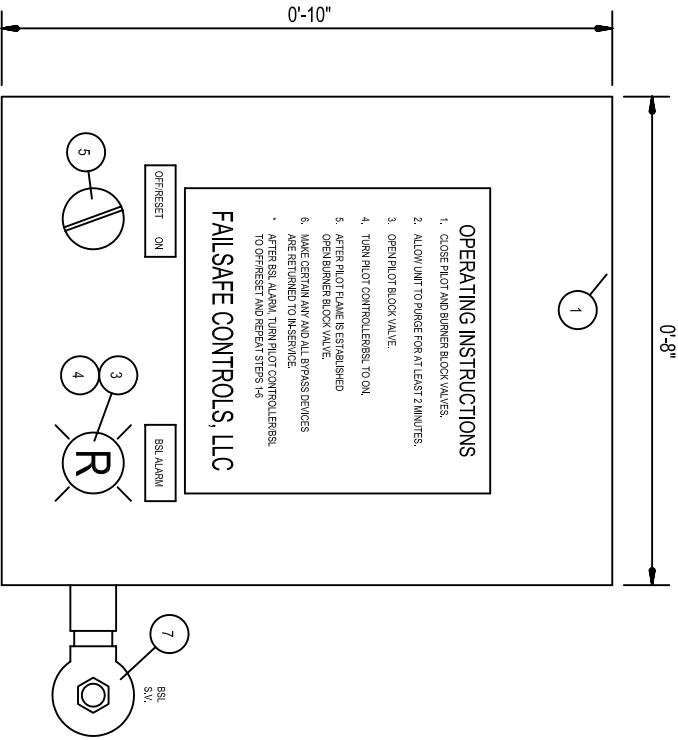

FIGURE 1 ASC CONTROLLER

GROUND BETWEEN TERM. & PILOT TIP

FAILSAFE CONTROLS, LLC

FC-12110-4X-01

FAILSAFE PILOT CONTROLLER/BSL WIRING DIAGRAM

DRAWN BY:	KJR	DATE:	8/06	SCALE:	N/A	REV:	0
CUSTOMER:							