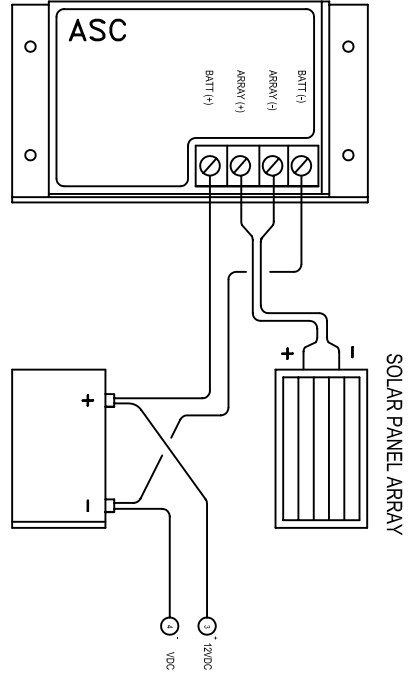

FIGURE 1 ASC CONTROLLER

GROUND BETWEEN TERM. & PILOT TIP

FAILSAFE CONTROLS, LLC

FC-12110-4X-01

FAILSAFE PILOT CONTROLLER/BSL WIRING DIAGRAM

DRAWN BY:	KJR	DATE:	8/06	SCALE:	N/A	REV:	0
CUSTOMER:							