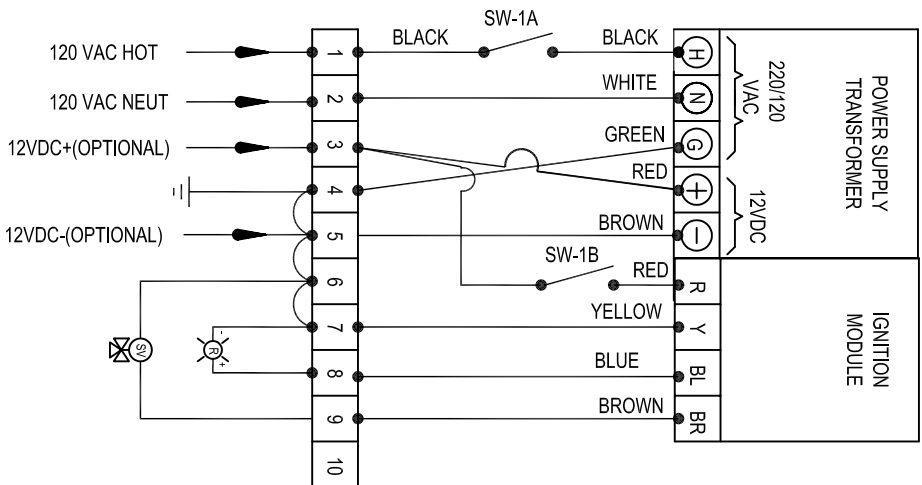

FIGURE 1 ASC CONTROLLER

GROUND BETWEEN TERM. & PILOT TIP

FAILSAFE CONTROLS, LLC

FC-12110-4X-01

FAILSAFE PILOT CONTROLLER/BSL WIRING DIAGRAM

DRAWN BY:	KJR	DATE:	8/06	SCALE:	N/A	REV:	0
CUSTOMER:							